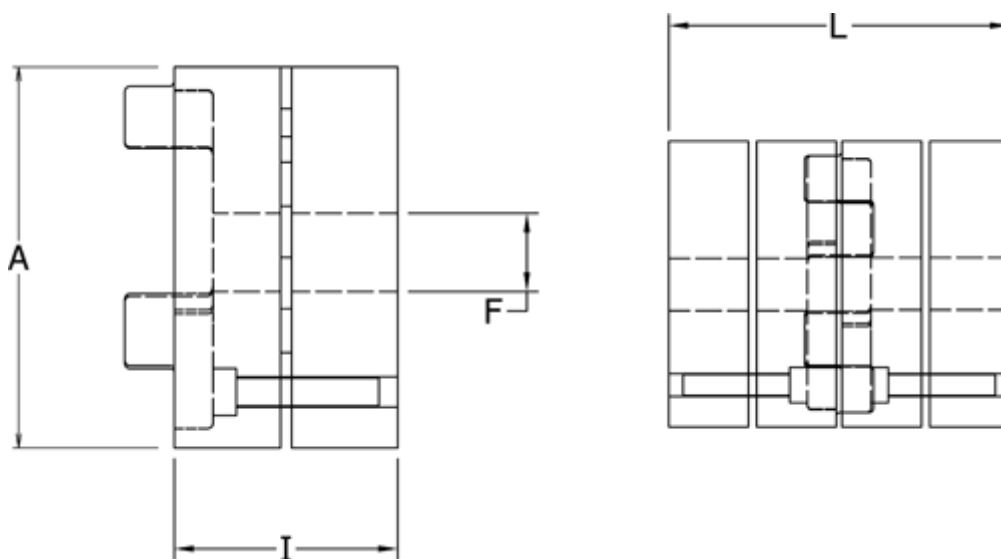

Article number: 3335019A010

Description: Conical Clamping Klonex ES 19/24
ALU Aluminium, Bore 10H7 mm

Measures

A = 40
F = 10
I = 25.0
L = 66
t = M4